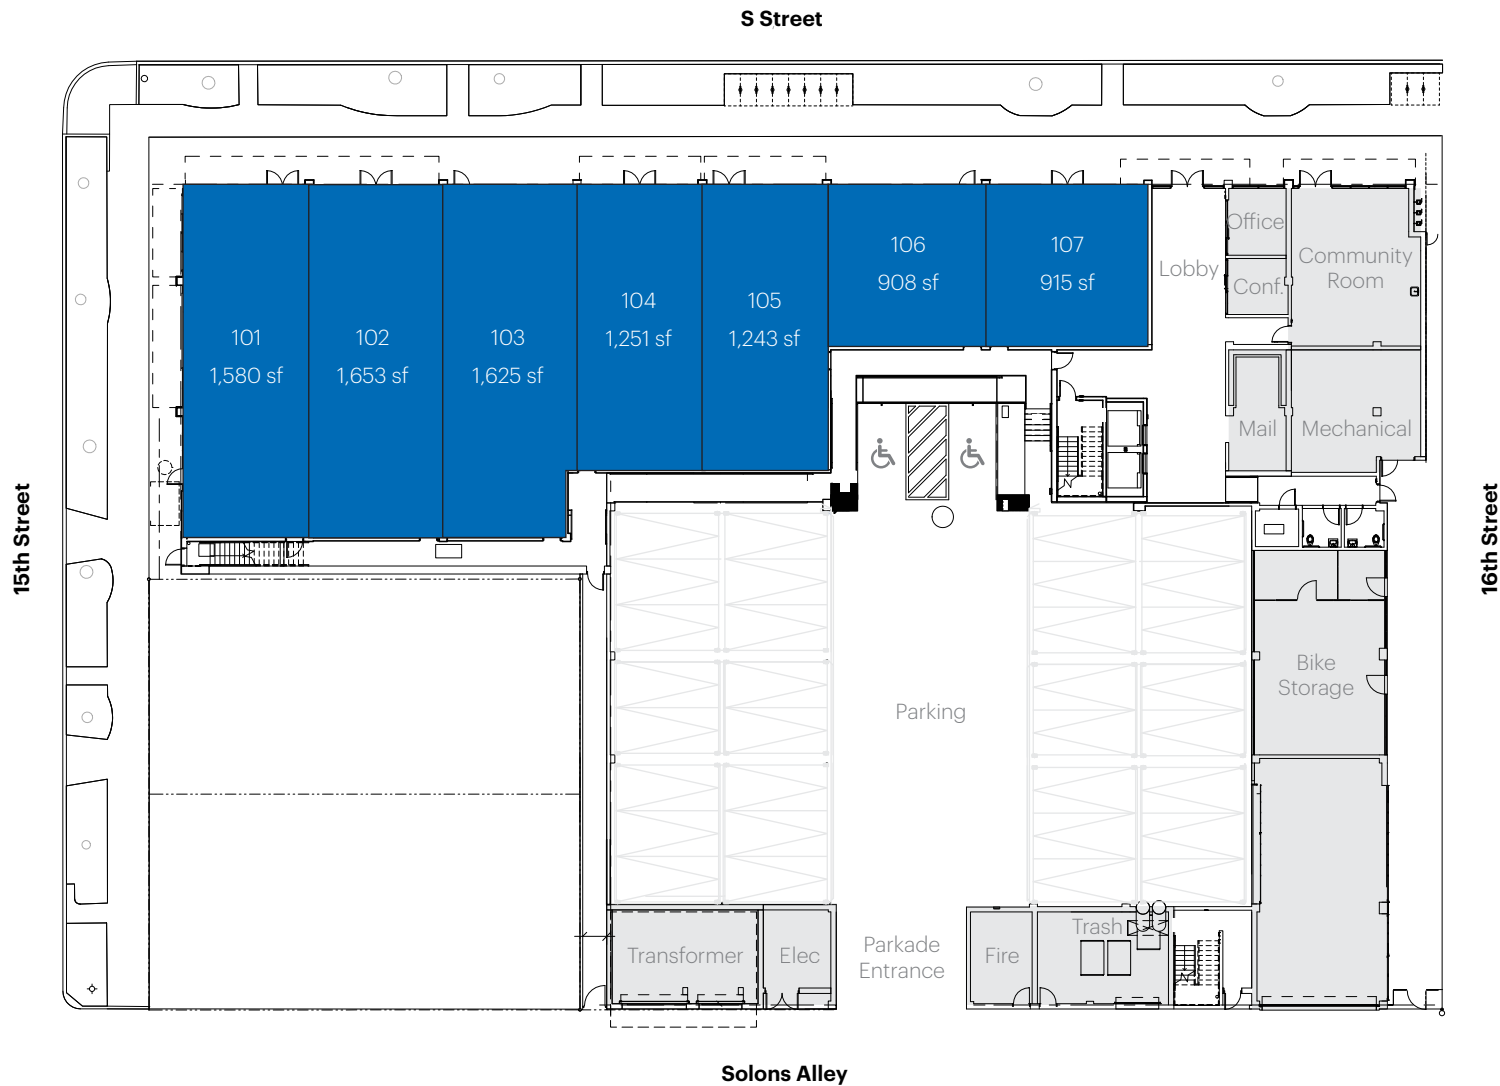

Maker

1516 S St, Sacramento, CA

Unit #	Sq.ft.	Tenant Name
101	1,580	Available
102	1,653	Available
103	1,625	Available
104	1,251	Available
105	1,243	Available
106	908	Available
107	915	Available

Leased
 Available
 Common Areas
 Separate Ownership