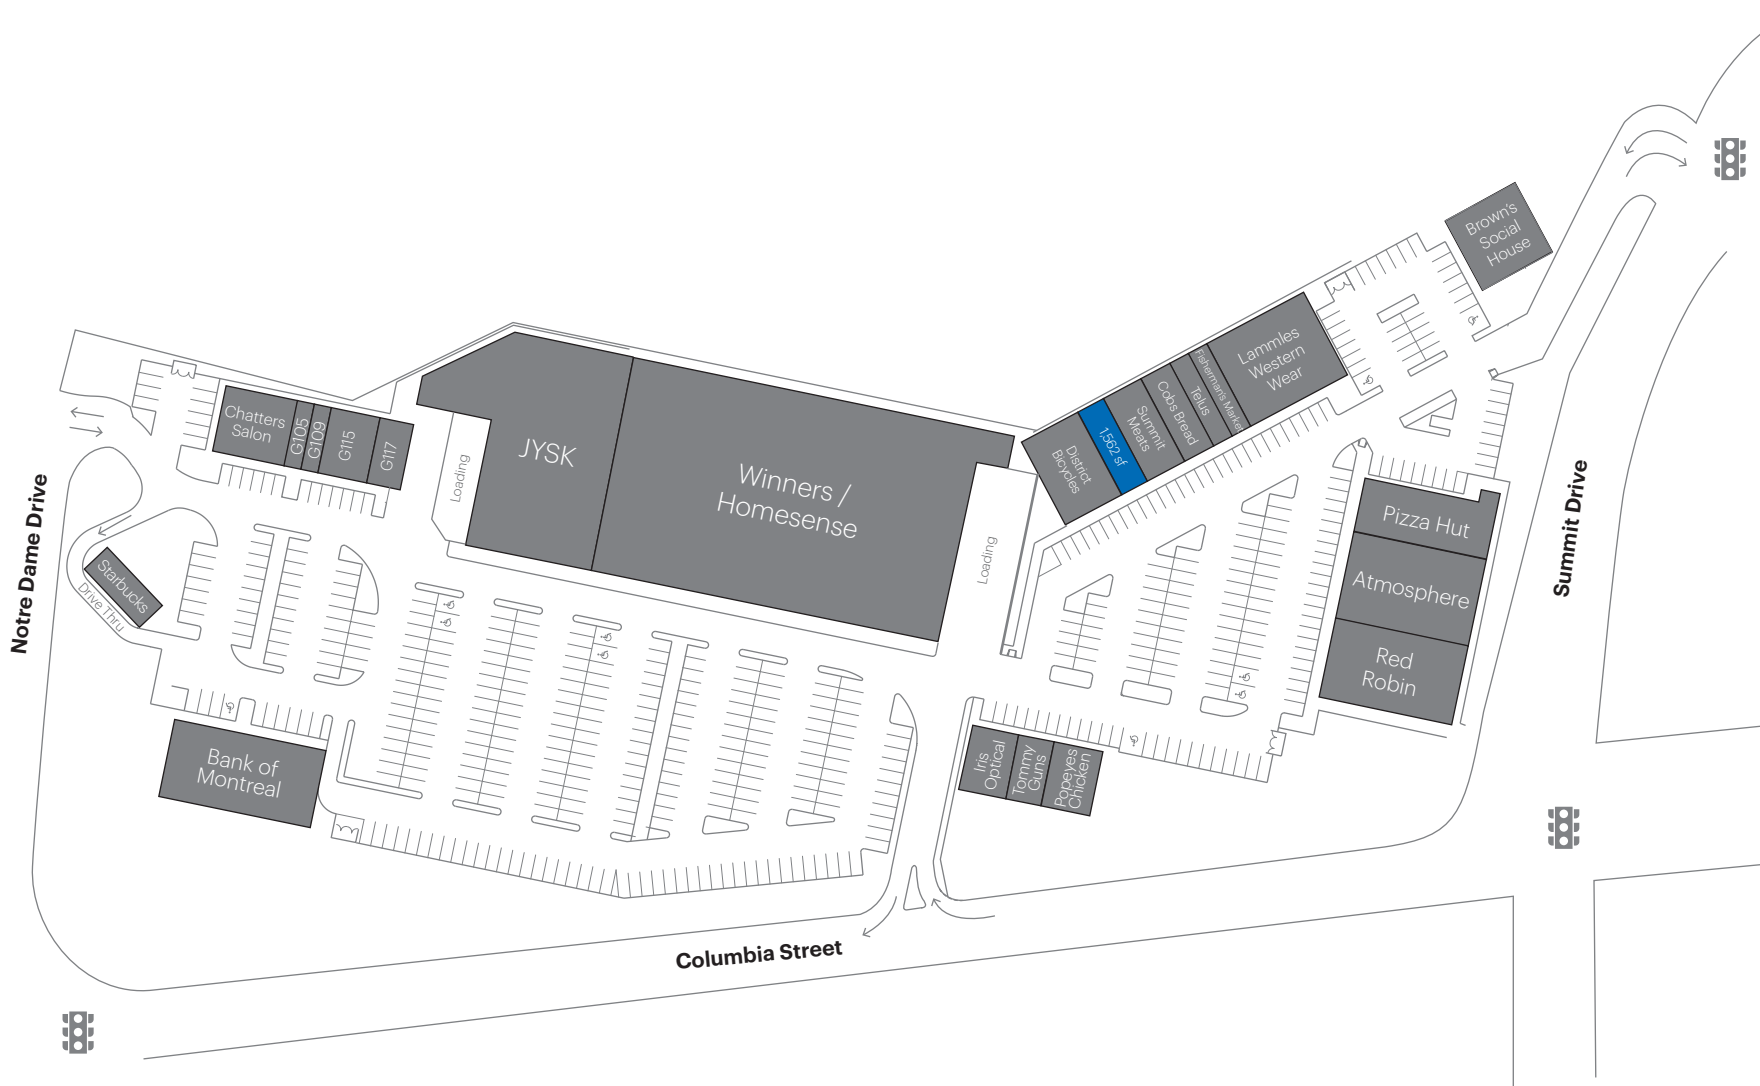

Summit Shopping Centre

1180 Columbia Street W, Kamloops, BC

Unit #	Sq.ft.	Tenant Name
A101	3,450	Brown's Social House
B101	5,918	Red Robin
B105	7,493	Atmosphere
B113	3,000	Pizza Hut
C102	3,509	District Bicycles
C104	1,562	Available
C105	2,238	Summit Gourmet Meats
C109	1,679	Cobs Bread
C113	1,131	Telus - Tom Harris
C117	1,123	Fisherman's Market
C119	5,696	Lammles Western Wear
D101	1,963	Popeyes Chicken
D104	1,083	Tommy Guns
D105	2,000	Iris Optical
E101	45,500	Winners / Homesense
E105	18,500	JYSK Linen 'N Furniture
F101	13,839	Bank of Montreal (2 Floors)
G101	2,503	Chatters Salon
G105	801	Booster Juice
G109	1,002	Rose Garden Restaurant
G115	1,805	Chopped Leaf
G117	1,208	Taco Del Mar
H101	1,474	Starbucks

N

Leased
 Available
 Common Areas

This is a representation for leasing purposes only and should not be used for measurements and co-tenancy of any kind. This drawing is not to scale.

Anthem
anthemproperties.com