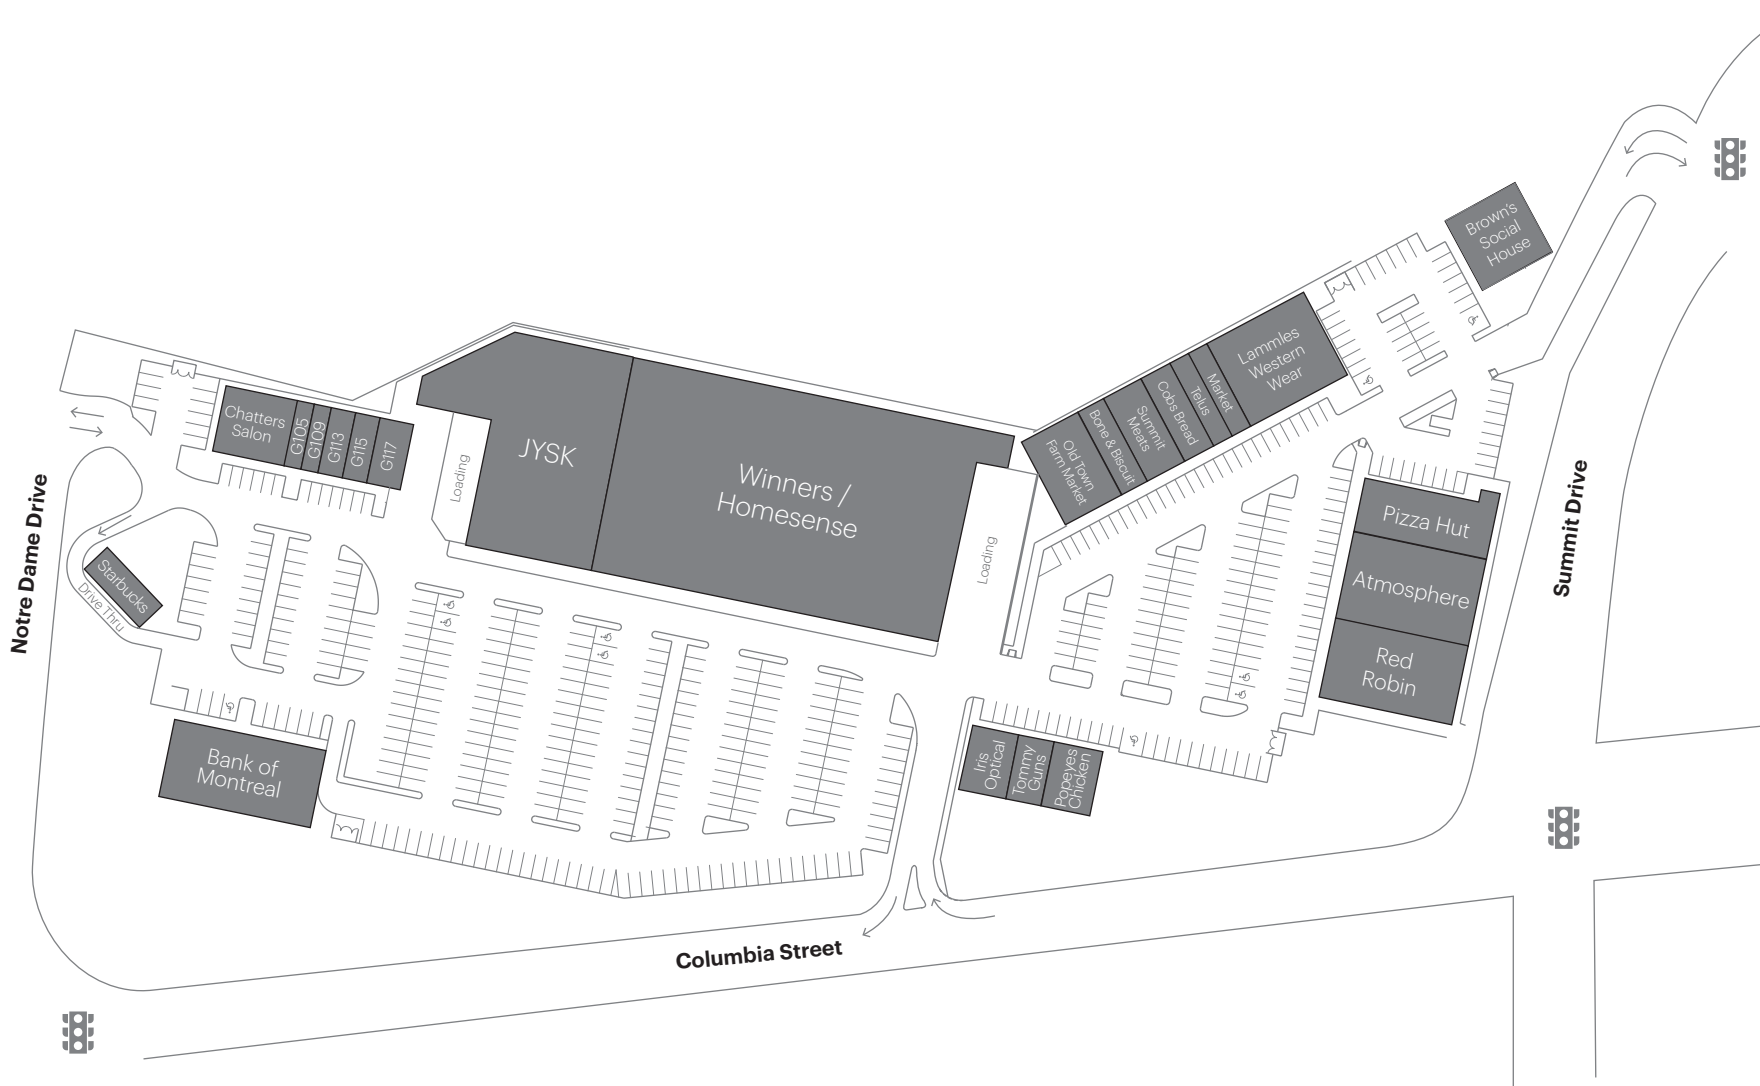

Summit Shopping Centre

1180 Columbia Street W, Kamloops, BC

Unit #	Sq.ft.	Tenant Name
A101	3,450	Brown's Social House
B101	5,918	Red Robin
B105	7,493	Atmosphere
B113	3,000	Pizza Hut
C102	3,509	Old Town Farm Market
C104	1,562	Bone and Biscuit
C105	2,238	Summit Gourmet Meats
C109	1,679	Cobs Bread
C113	1,131	Telus - Tom Harris
C117	1,123	Fisherman's Market
C119	5,696	Lammles Western Wear
D101	1,963	Popeyes Chicken
D104	1,083	Tommy Guns
D105	2,000	Iris Optical
E101	45,500	Winners / Homesense
E105	18,500	JYSK Linen 'N Furniture
F101	13,839	Bank of Montreal (2 Floors)
G101	2,503	Chatters Salon
G105	801	Booster Juice
G109	1,002	Rose Garden Restaurant
G113	806	Awesome Blossom
G115	999	Chopped Leaf
G117	1,208	Taco Del Mar
H101	1,474	Starbucks

Leased
 Available
 Common Areas
 Separate Ownership

This is a representation for leasing purposes only and should not be used for measurements and co-tenancy of any kind. This drawing is not to scale.

Anthem
anthemproperties.com